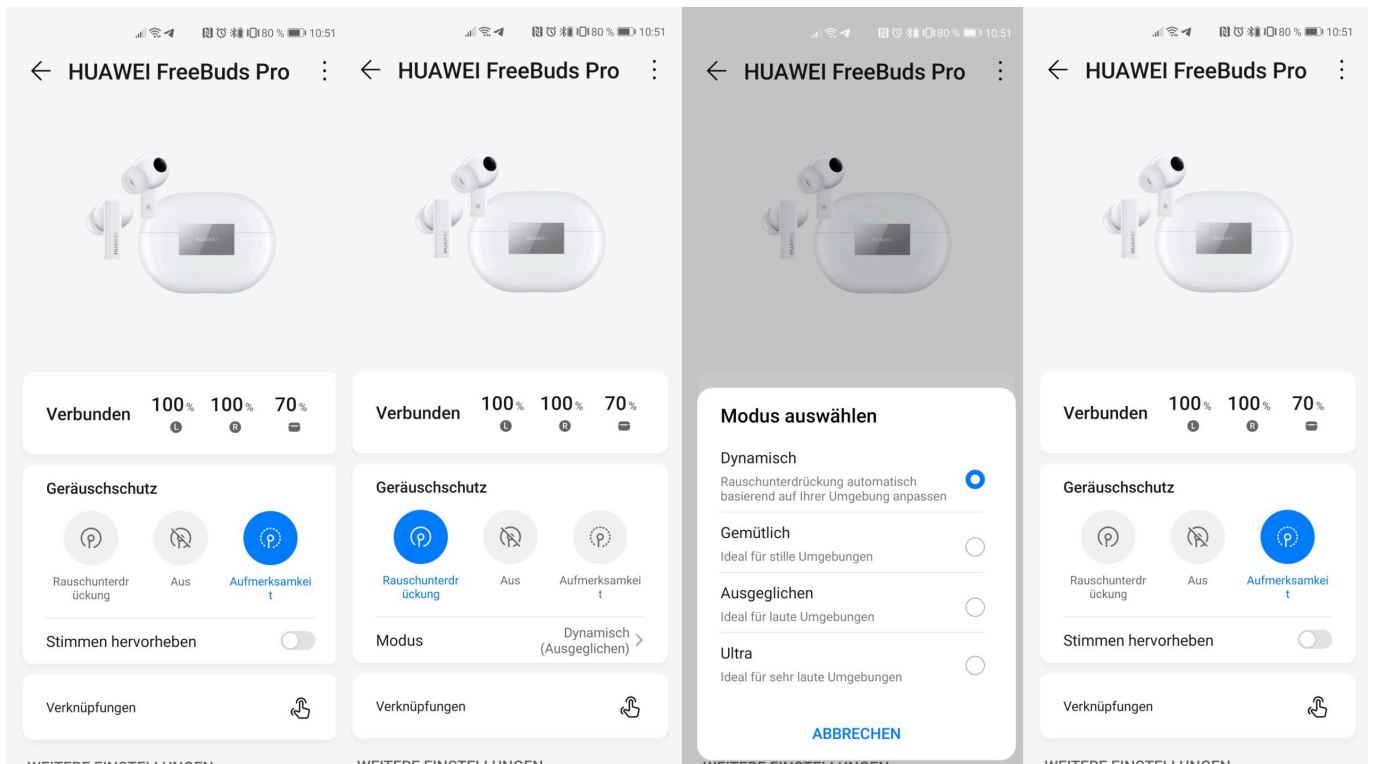

[Direkt 2 Neu Testy](#)